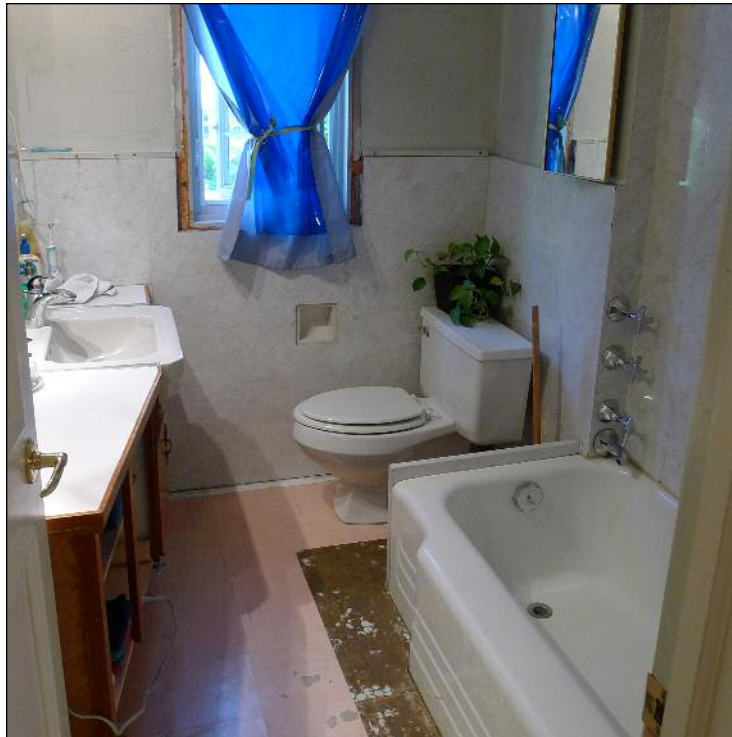

decisivemoment.com
647 985 2351
chris@decisivemoment.com

DECISIVE MOMENT INCORPORATED

INTEGRATED
DESIGN
SOLUTIONS

CLIENT 95 Whitehall Rd., Toronto

PROJECT Master Bathroom Renovation

BRIEF Complete renovation of a 6'-0" x 7'-6" Master Bath originally created by the client's "handyman" father.

RENOVATION

BEFORE

AFTER