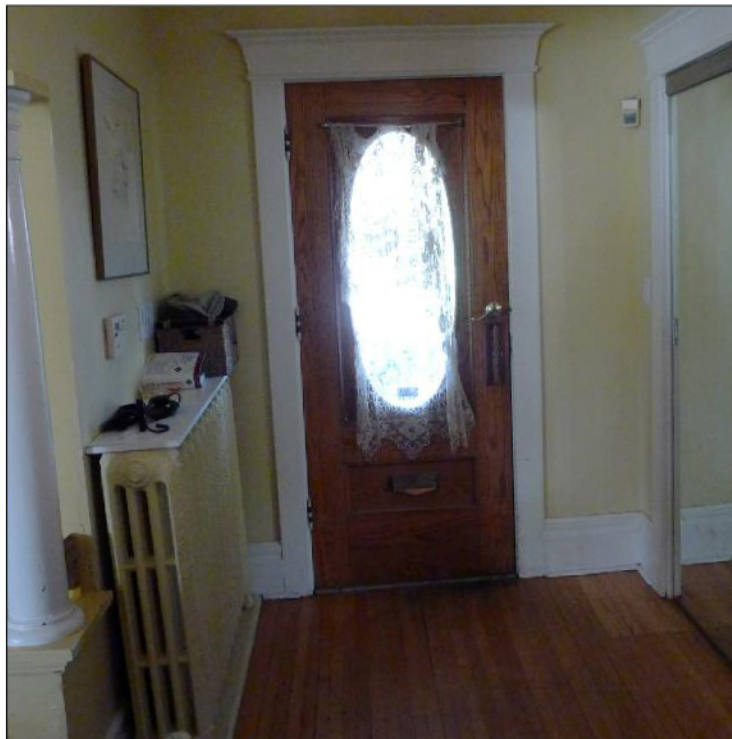

decisivemoment.com
647 985 2351
chris@decisivemoment.com

DECISIVE MOMENT INCORPORATED

INTEGRATED
DESIGN
SOLUTIONS

CLIENT 57 Lyall Ave., Toronto

PROJECT Vestibule Renovation

BRIEF Main Floor revitalization including complete Vestibule renovation (new slate floor, new double mirrored doors on closet, refinished front door with new sheer curtain and brass hardware, new radiator cover, and new pot lights).

PRAISE *"We had a turn-of-the-century vestibule dating back to the early 1900s. We wanted to preserve the feel of the original while also modernizing it. Chris met all our expectations. He made our lives easier by showing us options and coordinating the project. We're very pleased with the results."*

Hevina Dashwood

BEFORE